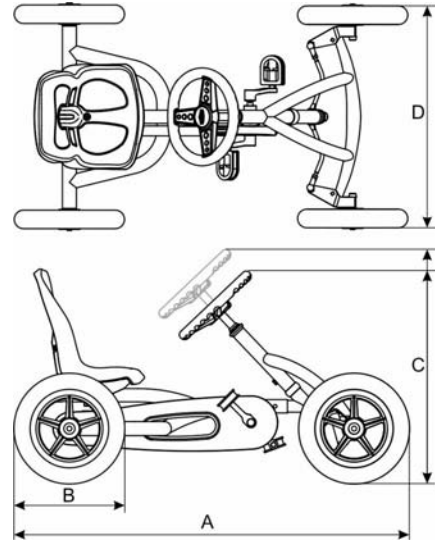

# BERG Buddy John Deere

24.21.24

**JOHN DEERE**  
LICENSED PRODUCT

| Kg                       | A (cm) | B (cm)      | C (cm) | D (cm)             |
|--------------------------|--------|-------------|--------|--------------------|
| 17                       | 110    | 31,5        | 50-65  | 65                 |
| Box Size:<br>71x82x26 cm |        | Box weight: |        | Items/Euro-pallet: |
| EAN Code: 8715839023534  |        |             |        |                    |

The Buddy John Deere has the unique patented BFR-hub for intuitively use by kids: forward drive, reverse drive, freewheel and braking by using pedal action only! Because of the BFR the BERG Buddy John Deere combines optimum safety with maximum driving pleasure. And after you finished your work, the BERG Buddy John Deere is very easy to store! With only 17kg of weight, 110 cm long and 65 cm broad you can easily lift the Buddy John Deere and put him straight-up in your barn.