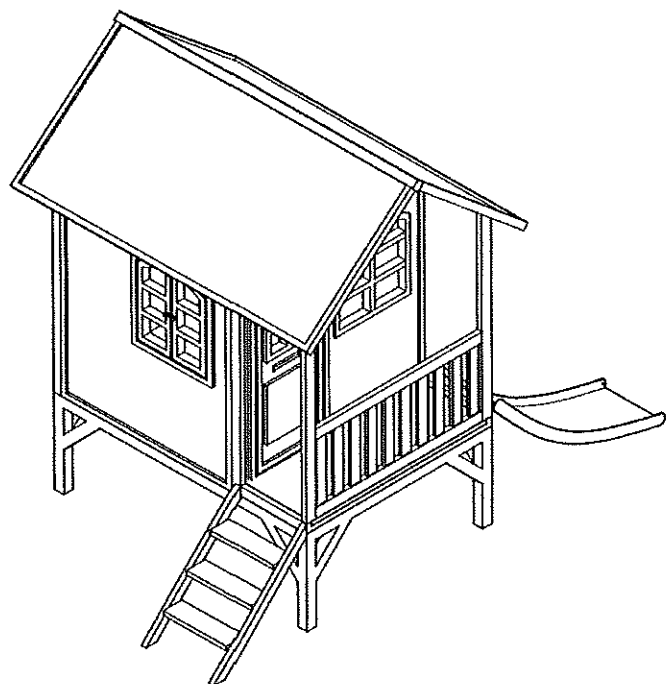

user manual

Noa
Sam
Amy
Max