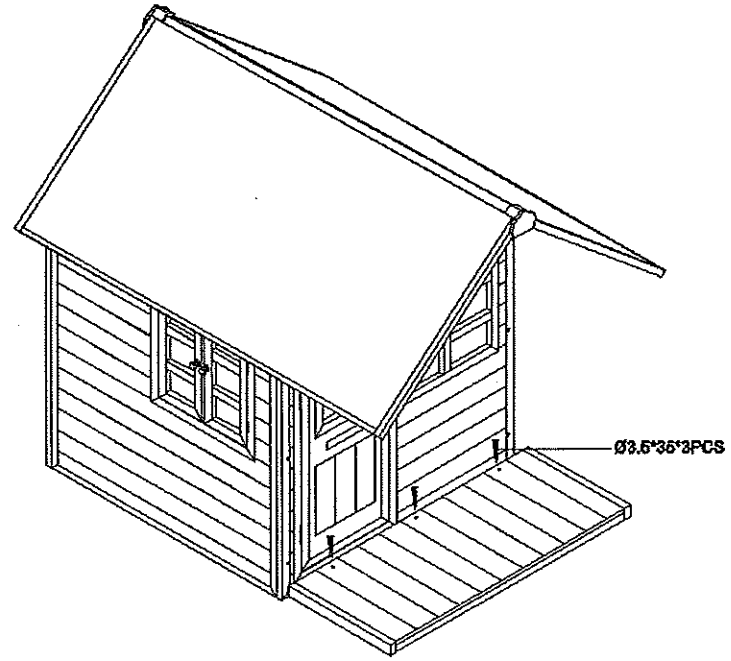

AXI.com
AXION Valley B.V.
P.O. Box 7

6733 ZG Wekerom
The Netherlands
+31 318 57 88 00