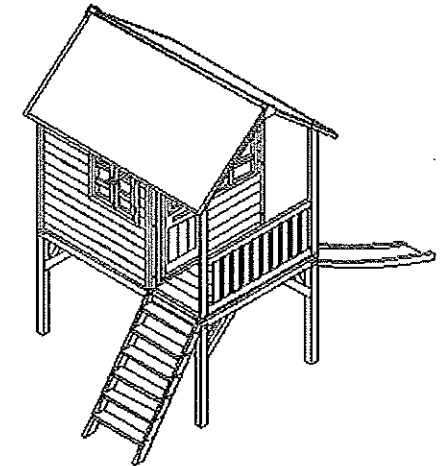

NOA

Noa page 1-3

SAM

Sam page 4-8

AMY

Amy page 9-14

MAX

MAX page 15-20