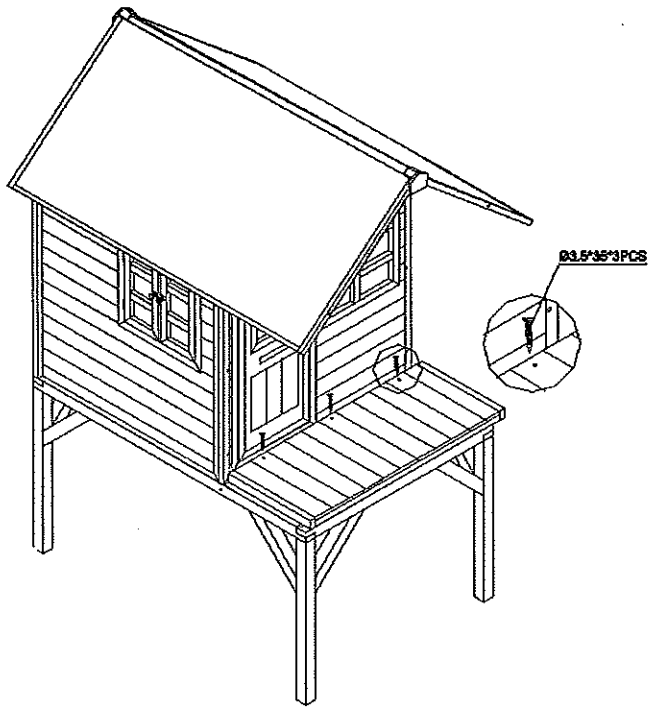

NOA

Noa page 1-3

SAM

Sam page 4-8

AMY

Amy page 9-14

MAX

MAX page 15-20