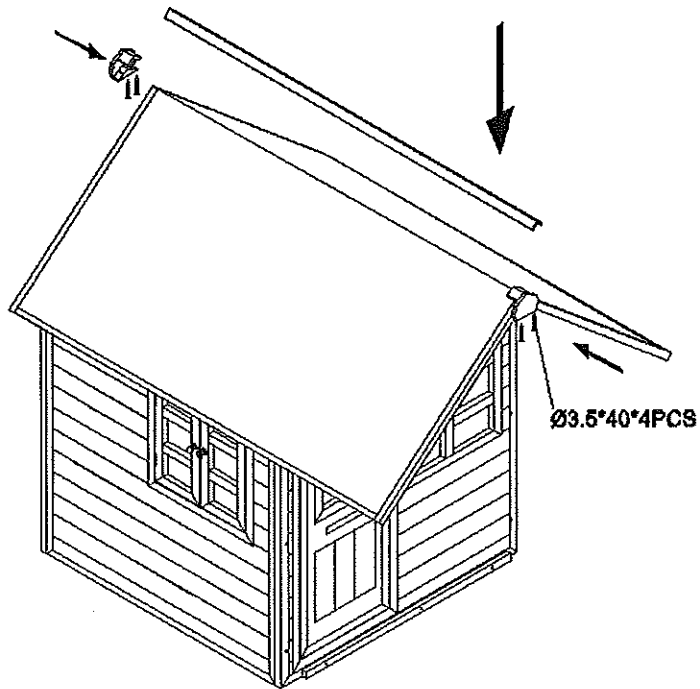

AXI.com
AXION Valley B.V.
P.O. Box 7

CE 6733 ZG Wekerom
The Netherlands
+31 318 57 88 00