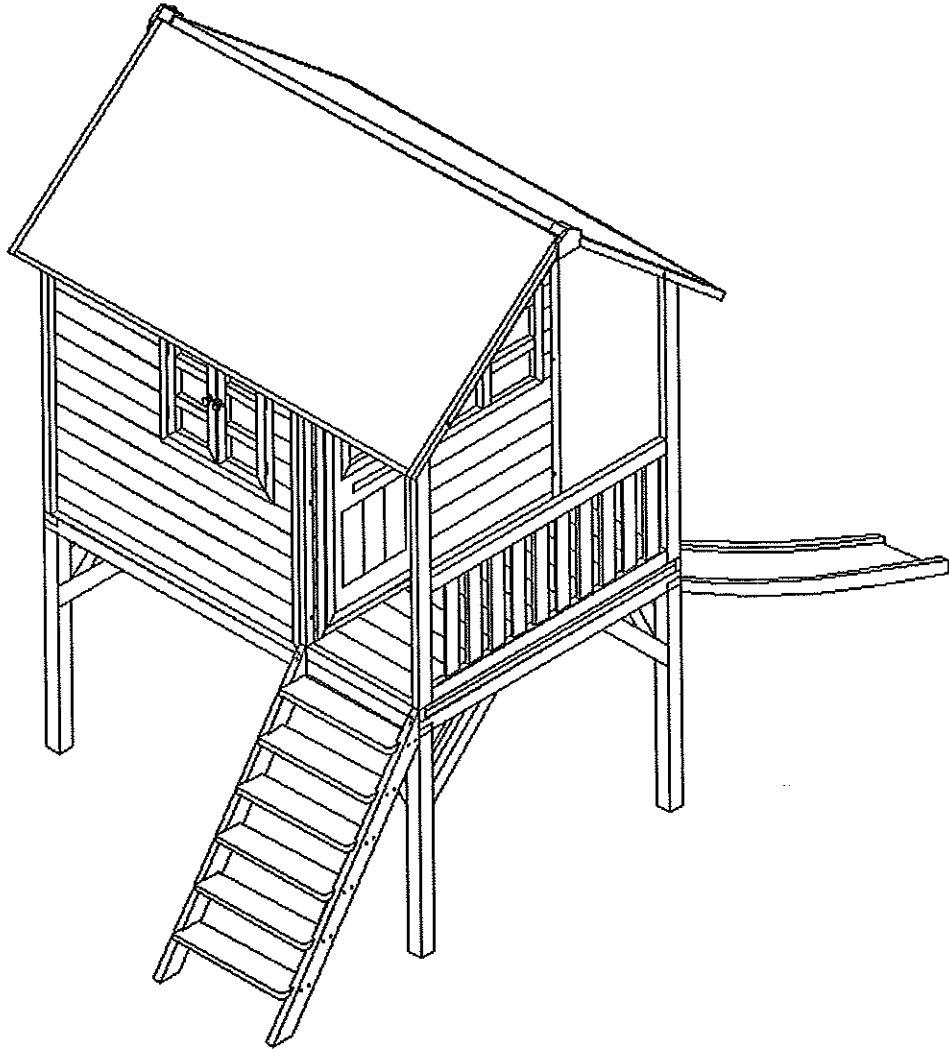

MAX

SAM

AXI.com
AXION Valley B.V.
P.O. Box 7

CE 6733 ZG Wekerom
The Netherlands
+31 318 57 88 00