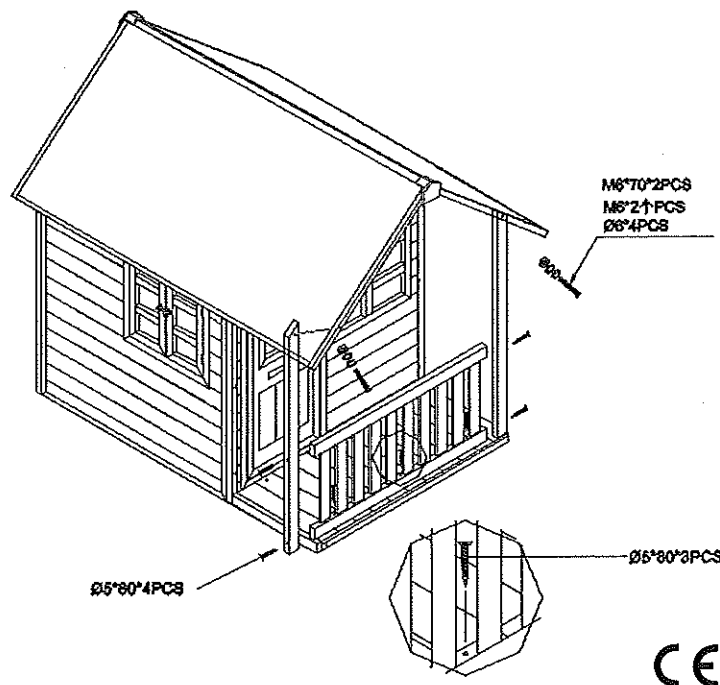

AXI.com
AXION Valley B.V.
P.O. Box 7

6733 ZG Wekerom
The Netherlands
+31 318 57 88 00