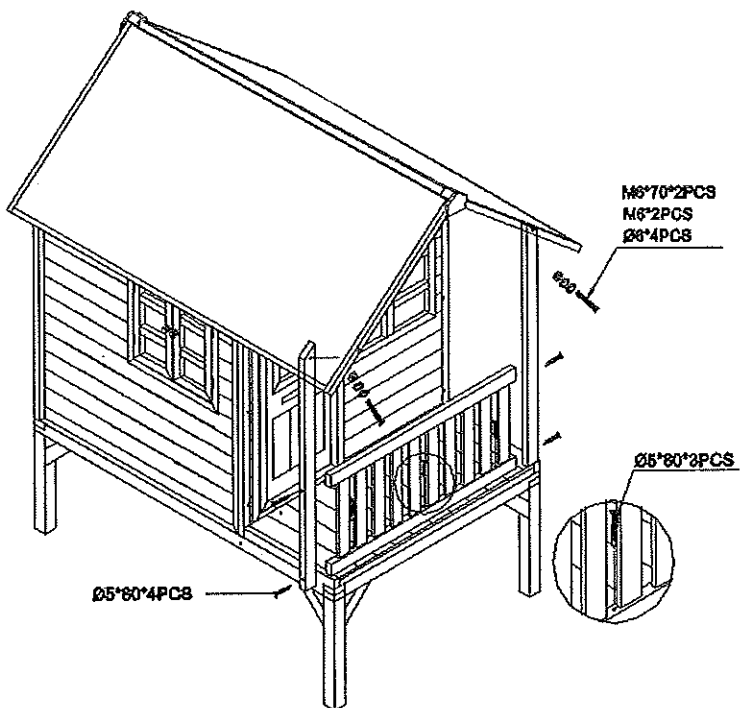

AXI.com
AXION Valley B.V.
P.O. Box 7

CE 6733 ZG Wekerom
The Netherlands
+31 318 57 88 00