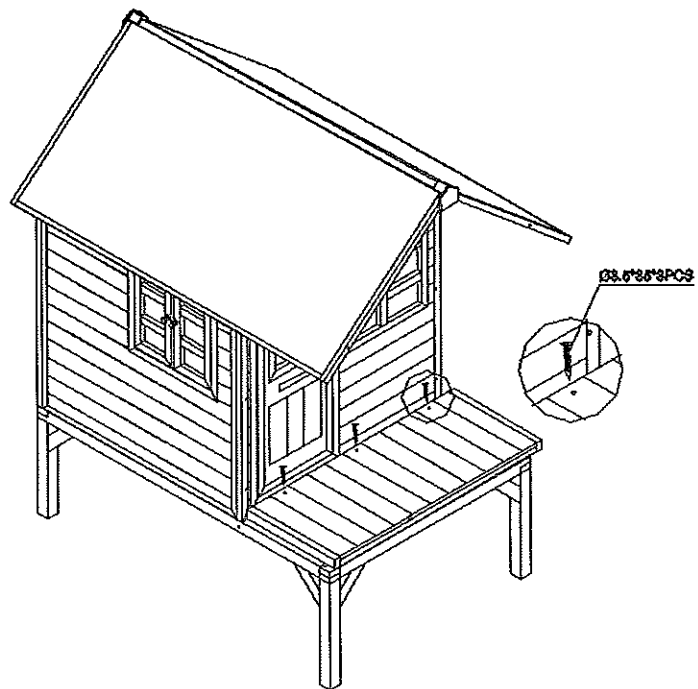

AXI.com
AXION Valley B.V.
P.O. Box 7

CE 6733 ZG Wekerom
The Netherlands
+31 318 57 88 00