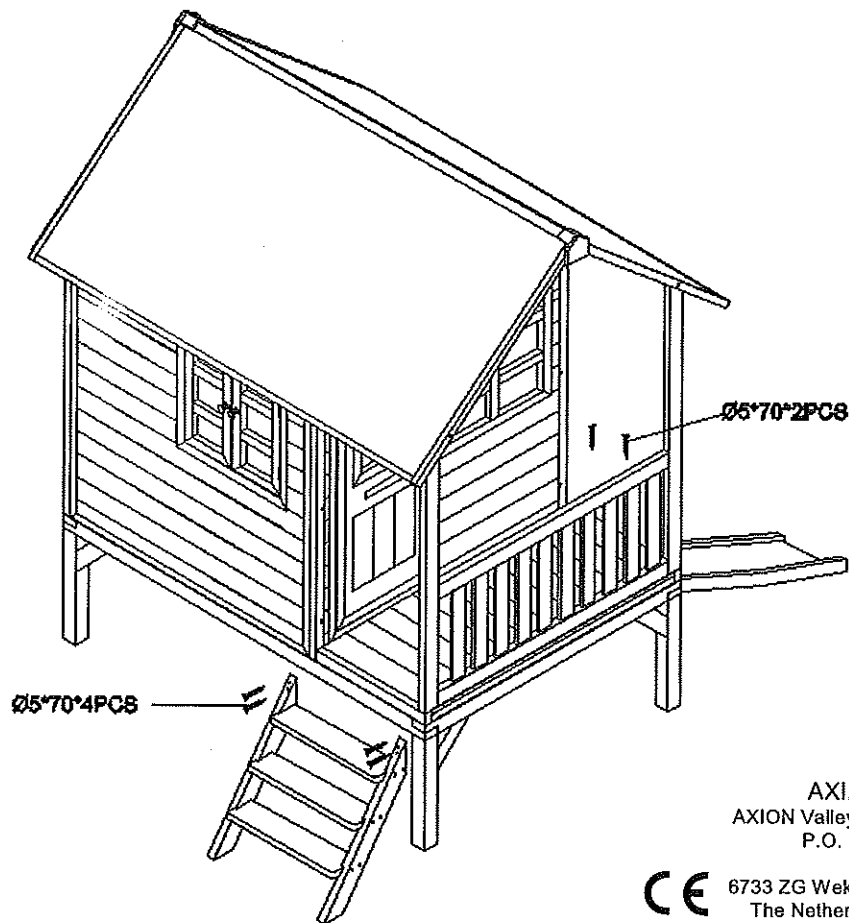

AXI.com
AXION Valley B.V.
P.O. Box 7

CE 6733 ZG Wekerom
The Netherlands
+31 318 57 88 00