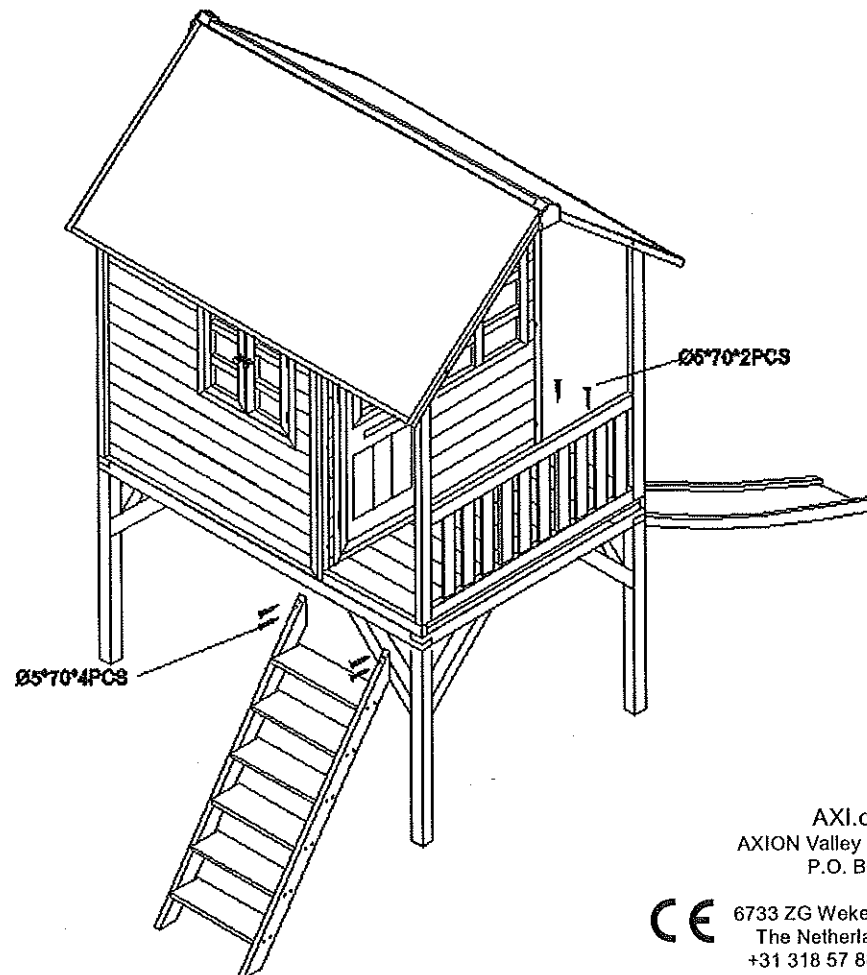

Warning

- Falls onto hard surfaces could result in head or other serious injuries. Never put on concrete, asphalt or other hard surfaces.
- Some of the component parts of this product are small and may contain sharp points, care should be taken when unpacking and assembling this product; assembly should be done by an adult

Warranty

The owner of this AXI product has a warranty period of two years. The owner of the AXI Playhouse may only invoke the warranty by presenting the original purchase receipt.

The warranty does not apply if:

- This product is used incorrectly and/or carelessly.
- The use does not correspond with the purpose for which it is intended.
- This product is not assembled and maintained in accordance with the instruction booklet.
- Technical repairs to this product are not carried out in a professional manner.
- Parts fitted subsequently are used in a way that does not comply with the technical specifications of the product in question, or are fitted incorrectly.
- The product is used for hire or is made available to other unspecified persons in other way.

Questions

Questions about the AXI Playhouse, contact the address at the back.

AXI.com
AXION Valley B.V.
P.O. Box 7

CE 6733 ZG Wekerom
The Netherlands
+31 318 57 88 00