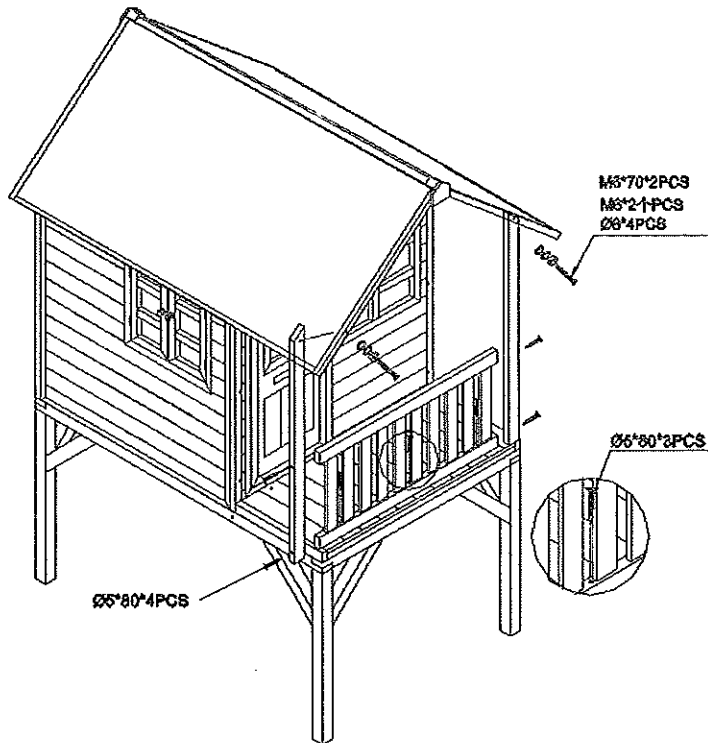

NOA

Noa page 1-3

SAM

Sam page 4-8

AMY

Amy page 9-14

MAX

MAX page 15-20