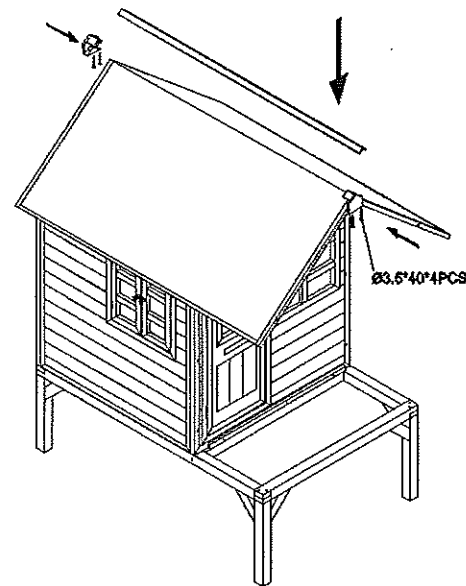

AXI.com
AXION Valley B.V.
P.O. Box 7

CE 6733 ZG Wekerom
The Netherlands
+31 318 57 88 00